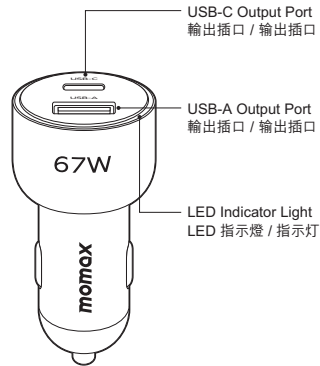

INSTRUCTION MANUAL

使用说明 / 使用说明

momax

MoVe

67W Dual-port Car Charger
67W 雙輸出車載充電器
67W 双输出车载充电器

UC16

INSTRUCTION FOR USE

操作/操作

1. Connect a USB cable to car charger;
2. Plug the car charger into the car's DC port
3. Connect the USB cable to a mobile phone or other compatible device. The car charger will start charging the device(s);
4. Remove car charger from the car's DC port when charging is completed.

1. 將USB連接線連接在汽車充電器；
2. 將汽車充電器插入汽車電源插座上；
3. 將USB連接線接頭連接手機或其他兼容電子設備，汽車充電器開始為設備充電；
4. 充電完成後，移除汽車電源插座上的汽車充電器。

1. 將USB連接線連接在汽車充電器；
2. 將汽車充電器插入汽車電源插座上；
3. 將USB連接線接頭連接手機或其他兼容電子設備，汽車充電器開始為設備充電；
4. 充電完成後，移除汽車電源插座上的汽車充電器。

SPECIFICATION

產品規格 / 产品规格

MODEL : UC16

Input : DC12-24V=6A
USB-C Output : 5V=3A, 9V=3A, 12V=3A, 15V=3A, 20V=3.35A
USB-A Output : 5V=3A, 9V=2A, 12V=1.5A
Total Output : 67W
Material : Aluminum+ABS+PC
Size : $\phi 31 \times 63\text{mm}$
Weight : 33g $\pm 5\text{g}$

CONTAINS:

1. MoVe 67W Dual-port Car Charger
2. Instruction manual and warranty card

型號 : UC16

輸入 : DC12-24V=6A
USB-C 輸出 : 5V=3A, 9V=3A, 12V=3A, 15V=3A, 20V=3.35A
USB-A 輸出 : 5V=3A, 9V=2A, 12V=1.5A
總輸出 : 67W
材質 : 鋁合金+ABS+PC
尺寸 : $\phi 31 \times 63\text{mm}$
重量 : 33g $\pm 5\text{g}$

包裝內容 :

1. MoVe 67W 雙輸出車載充電器
2. 保用證及使用說明

型号 : UC16

輸入 : DC12-24V=6A
USB-C 輸出 : 5V=3A, 9V=3A, 12V=3A, 15V=3A, 20V=3.35A
USB-A 輸出 : 5V=3A, 9V=2A, 12V=1.5A
總輸出 : 67W
材質 : 鋁合金+ABS+PC
尺寸 : $\phi 31 \times 63\text{mm}$
重量 : 33g $\pm 5\text{g}$

包裝內容 :

1. MoVe 67W 双输出车载充电器
2. 保用证及使用说明

www.momax.net

UC16_Manual_NewSize_aw 背面

WARNING

1. Do not dismantle or modify the product;
2. Do not store the product in wet conditions;
3. Do not keep or use the product near heat sources;
4. Do not let water or any other liquid flows into the inside part of the product's interface. This would cause damages to the product;
5. Avoid direct sunlight. Keep away from heat source;
6. Avoid high processor load in long running loops or while charging;
7. In case of overheating, stop using the product.

DISPOSAL OF ELECTRONIC PRODUCTS

1. Do not place the product as household waste;
2. Please dispose of discarded electronic products properly according to local regulations.
3. MOMAX encourages you to participate in electronics recycling program.

WARRANTY CONDITIONS

1. For any defect, in the judgment of our technician, caused under normal use, we are responsible for repairing free of charges 12 months commencing from the date of purchase at the discretion of our company;
2. A valid warranty card and original purchase invoice must be presented upon request of warranty service;
3. This warranty card shall not apply to the product if:
  - (a) it has explicitly modified or repaired in any way by persons other than technicians of this company,

or,