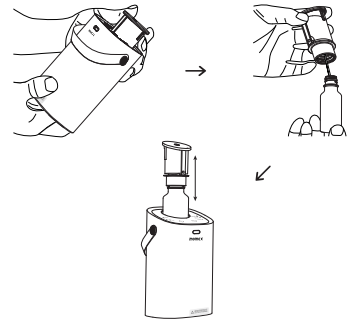

INSTRUCTION FOR USE

操作/操作

1. This aroma diffuser is suitable for 10ml or 20ml bottled essential oils.
2. When using it for the first time, from the bottom of the aroma diffuser, push the essential oil bottle upwards and out with your fingers, twist the nozzle and remove the empty bottle, then install the bottled essential oil onto the nozzle and then tighten, and finally install the essential oil bottle into the aroma diffuser. When installing, please pay attention to the alignment of the nozzle and the aroma diffuser, the triangle symbols must correspond to each other to complete the installation.
3. When replacing the oil bottle, please keep the aroma diffuser in a vertical direction to prevent the essential oil from accidentally flowing out.

1. 本香薰机适用于10ml或20ml的瓶装精油。
2. 首次使用时, 从香薰机底部, 用手指将精油瓶向上推出, 扭开喷嘴, 取出空瓶, 把瓶装精油安装到喷嘴上并扭紧, 最后把精油瓶安装到香薰机内。安装时请注意喷嘴与香薰机的位置对准, 三角符号必须相互对应才算是安装完成。
3. 注意更换油瓶时, 请维持香薰机垂直方向来进行更换, 以免精油意外流出。

1. 本香薰機適用於10ml或20ml的瓶裝精油。
2. 首次使用時, 從香薰機底部, 用手指將精油瓶向上推出, 扭開噴嘴, 取出空瓶, 把瓶裝精油安裝到噴嘴上並扭緊, 最後把精油瓶安裝到香薰機內。安裝時請注意噴嘴與香薰機的位置對準, 三角符號必須相互對應才算是安裝完成。
3. 注意更換油瓶時, 請維持香薰機垂直方向來進行更換, 以免精油意外流出。