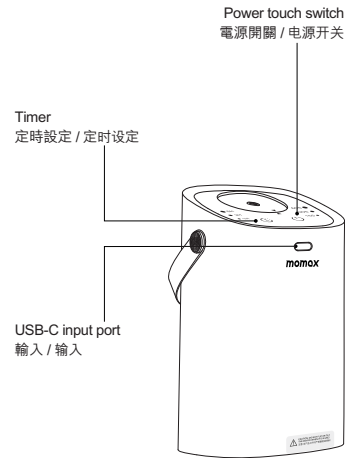

INSTRUCTION MANUAL

使用說明 / 使用说明

momax

RELAXAIRE

Portable aroma diffuser
便攜香薰機
便携香薰机

CR9